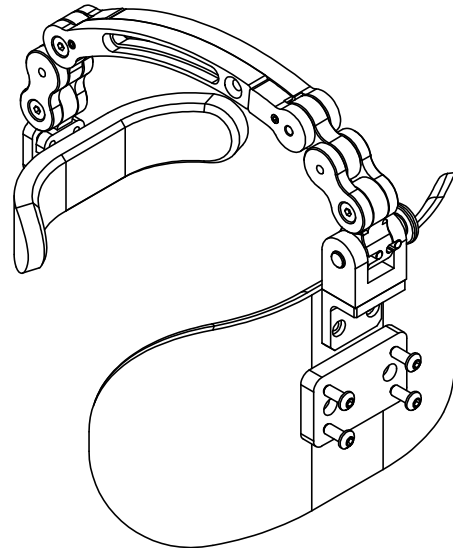

STA-RITE ADJUSTABLE FOREHEAD STABILIZER

**ADJUSTABLE FOREHEAD STABILIZER
SRAFS**

**STABILIZER WITH
CURVED HEAD PAD &
1" BALL CLAMP**

HEAD PAD SIZE	CODE (EACH)
5" X 10"	SRAFS510
5" X 12"	SRAFS512
5" X 14"	SRAFS514

**STABILIZER WITH
CURVED HEAD PAD &
PERMOBIL ADAPTER**

HEAD PAD SIZE	CODE (EACH)
5" X 10"	SRAFS510P
5" X 12"	SRAFS512P
5" X 14"	SRAFS514P

STA-RITE ADJUSTABLE FOREHEAD STABILIZER

HARDWARE ONLY

STABILIZER ARM
HARDWARE ONLY

SRAFSH

FOREHEAD PAD ONLY

TFDGP

EXTENSION ARMS

1" EXTENSION

SRL11

2" EXTENSION

SRL22

3" EXTENSION

SRL33

MOUNTING ADAPTER KITS

1" BALL HEADREST
3 SCREW MOUNT

SRFSMB

3/4" BALL HEADREST
4 SCREW MOUNT

SRFSMBS

WHITMYER
3/4" BALL HEADREST