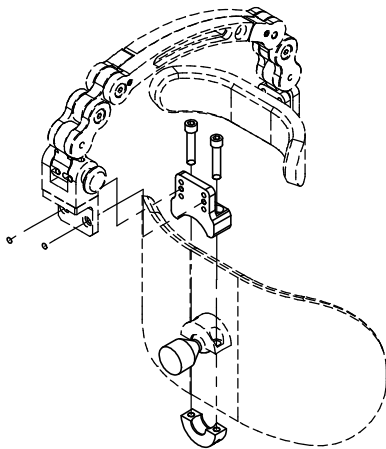

SRFSMBE

STA-RITE ADJUSTABLE FOREHEAD STABILIZER

**APPROXIMATE
RETRACTED
LENGTH
(inches [mm])**

**APPROXIMATE
EXTENDED
LENGTH
(inches [mm])**

**FOR MORE LENGTH USE
SRL EXTENSIONS
(SEE PAGE 2).
MULTIPLE EXTENSIONS
MAY BE USED AS REQUIRED**

STA-RITE ADJUSTABLE FOREHEAD STABILIZER

TYPICAL SET UP OF HEAD PAD ADAPTER KITS

SRFSMB FOR 1" BALL / 3 SCREW MOUNTING

SRFSMBS FOR 3/4" BALL / 4 SCREW MOUNTING

SRFSMBW FOR WHITMYER 3/4" BALL

SRFSMBP FOR PERMOBIL LINK HARDWARE

SRFSMBC4 FOR COMFORT COMPANY 1" BALL

STA-RITE ADJUSTABLE FOREHEAD STABILIZER

APPLICATION	STABILIZER	MOUNTING ADAPTER
MOST STEALTH AND COMPLEX REHAB HEAD PADS WITH 1" BALL / 3 SCREW MOUNTING	SRAFS	SRFSMB
	SRAFSH	
	SRAFSH &TFDGP	
MOST STEALTH HEAD PADS WITH 17mm BALL / 4 SCREW MOUNT	SRAFS	SRFSMBS
	SRAFSH	
	SRAFSH &TFDGP	
MOST WHITMYER HEAD PADS WITH 3/4" BALL	SRAFS	SRFSMBW
	SRAFSH	
	SRAFSH &TFDGP	
COMFORT COMPANY (PERMOBIL) BODILINK HEADREST	SRAFS	SRFSMBC4
	SRAFSH	
	SRAFSH &TFDGP	
PERMOBIL HEADREST WITH LINK HARDWARE	SRAFS	SRFSMBP
	SRAFSH	
	SRAFSH &TFDGP	
STA-RITE HEADREST WITH 1" BALL RECEIVER	SRAFS	NOT REQUIRED
	SRAFSH	
	SRAFSH &TFDGP	
STA-RITE HEADREST FOR PERMOBIL CORPUS HARDWARE	SRAFS	NOT REQUIRED
	SRAFSH	
	SRAFSH &TFDGP	