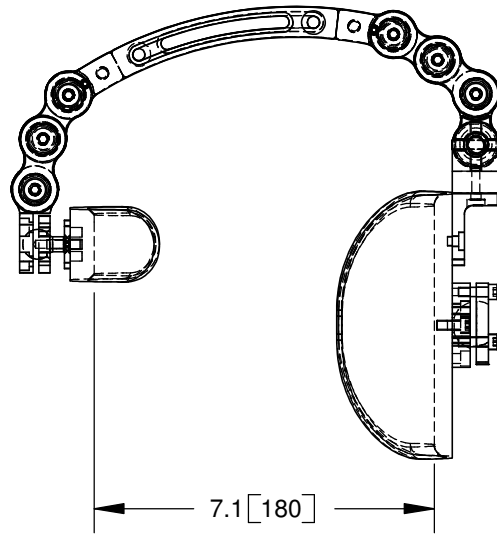

3" EXTENSION

SRL33

MOUNTING ADAPTER KITS

1" BALL HEADREST
3 SCREW MOUNT

SRFSMB

3/4" BALL HEADREST
4 SCREW MOUNT

SRFSMBS

WHITMYER
3/4" BALL HEADREST

SRFSMBW

COMFORT COMPANY
1" BALL HEADREST

SRFSMBC4

PERMOBIL HEADREST
w/LINK HARDWARE

SRFSMBP

R82 ADAPTER KIT

SRFSMBR

ETAC ADAPTER KIT

SRFSMBE

STA-RITE ADJUSTABLE FOREHEAD STABILIZER

**APPROXIMATE
RETRACTED
LENGTH
(inches [mm])**

**APPROXIMATE
EXTENDED
LENGTH
(inches [mm])**

**FOR MORE LENGTH USE
SRL EXTENSIONS
(SEE PAGE 2).
MULTIPLE EXTENSIONS
MAY BE USED AS REQUIRED**