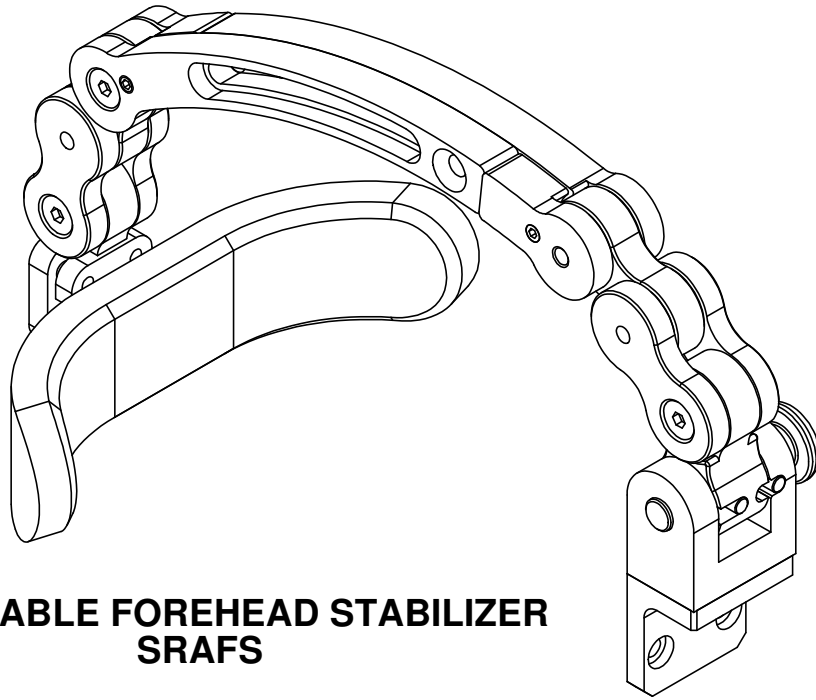

STA-RITE ADJUSTABLE FOREHEAD STABILIZER

**ADJUSTABLE FOREHEAD STABILIZER
SRAFS**

**STABILIZER WITH
CURVED HEAD PAD &
1" BALL CLAMP**

HEAD PAD SIZE	CODE (EACH)
5" X 10"	SRAFS510
5" X 12"	SRAFS512
5" X 14"	SRAFS514

**STABILIZER WITH
CURVED HEAD PAD &
PERMOBIL ADAPTER**

HEAD PAD SIZE	CODE (EACH)
5" X 10"	SRAFS510P
5" X 12"	SRAFS512P
5" X 14"	SRAFS514P

STA-RITE ADJUSTABLE FOREHEAD STABILIZER

HARDWARE ONLY

STABILIZER ARM
HARDWARE ONLY

SRAFSH

FOREHEAD PAD ONLY

TFDGP

EXTENSION ARMS

1" EXTENSION

SRL11

2" EXTENSION

SRL22

3" EXTENSION

SRL33

MOUNTING ADAPTER KITS

1" BALL HEADREST
3 SCREW MOUNT

SRFSMB

3/4" BALL HEADREST
4 SCREW MOUNT

SRFSMBS

WHITMYER
3/4" BALL HEADREST