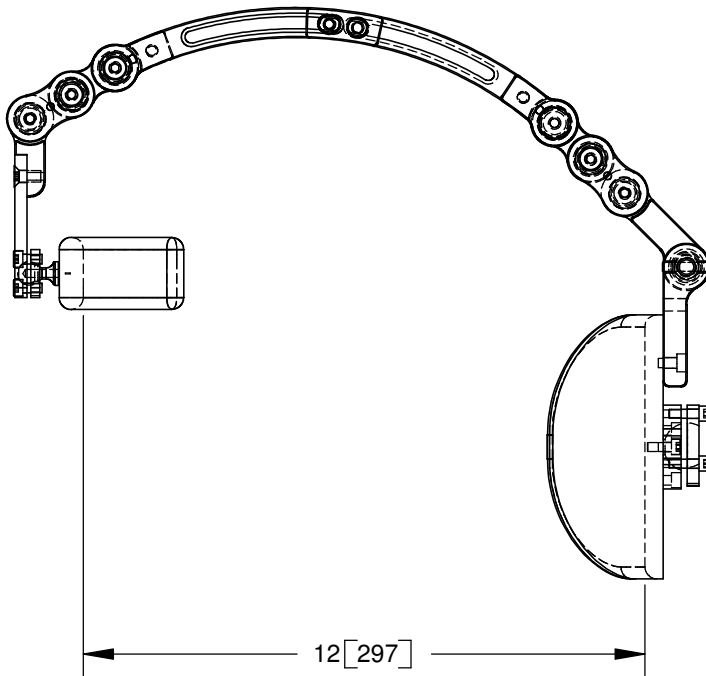

**STABILIZER WITH
CURVED HEAD PAD &
PERMOBIL ADAPTER**

HEAD PAD SIZE	CODE (EACH)
5" X 10"	SRAFS510P
5" X 12"	SRAFS512P
5" X 14"	SRAFS514P

STA-RITE ADJUSTABLE FOREHEAD STABILIZER

HARDWARE ONLY

STABILIZER ARM
HARDWARE ONLY

3" EXTENSION

SRL33

MOUNTING ADAPTER KITS

1" BALL HEADREST
3 SCREW MOUNT

SRFSMB

3/4" BALL HEADREST
4 SCREW MOUNT

SRFSMBS

WHITMYER
3/4" BALL HEADREST

SRFSMBW

COMFORT COMPANY
1" BALL HEADREST

SRFSMBC4

PERMOBIL HEADREST
w/LINK HARDWARE

SRFSMBP

R82 ADAPTER KIT

SRFSMBR

ETAC ADAPTER KIT

SRFSMBE

STA-RITE ADJUSTABLE FOREHEAD STABILIZER

**APPROXIMATE
RETRACTED
LENGTH
(inches [mm])**

**APPROXIMATE
EXTENDED
LENGTH
(inches [mm])**

**FOR MORE LENGTH USE
SRL EXTENSIONS
(SEE PAGE 2).
MULTIPLE EXTENSIONS
MAY BE USED AS REQUIRED**