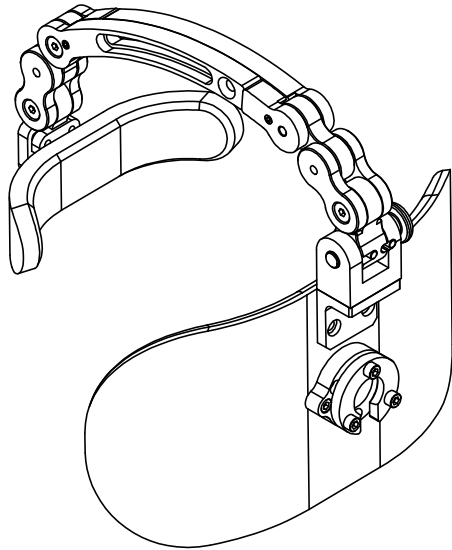

STA-RITE ADJUSTABLE FOREHEAD STABILIZER

**ADJUSTABLE FOREHEAD STABILIZER
SRAFS**

**STABILIZER WITH
CURVED HEAD PAD &
1" BALL CLAMP**

HEAD PAD SIZE	CODE (EACH)
5" X 10"	SRAFS510
5" X 12"	SRAFS512
5" X 14"	SRAFS514

**STABILIZER WITH
CURVED HEAD PAD &
PERMOBIL ADAPTER**

HEAD PAD SIZE	CODE (EACH)
5" X 10"	SRAFS510P
5" X 12"	SRAFS512P
5" X 14"	SRAFS514P

STA-RITE ADJUSTABLE FOREHEAD STABILIZER

HARDWARE ONLY

STABILIZER ARM
HARDWARE ONLY

SRAFSH

FOREHEAD PAD ONLY

TFDGP

EXTENSION ARMS

1" EXTENSION

SRL11

2" EXTENSION

SRL22

3" EXTENSION

SRL33

MOUNTING ADAPTER KITS

1" BALL HEADREST
3 SCREW MOUNT

SRFSMB

3/4" BALL HEADREST
4 SCREW MOUNT

SRFSMBS

WHITMYER
3/4" BALL HEADREST