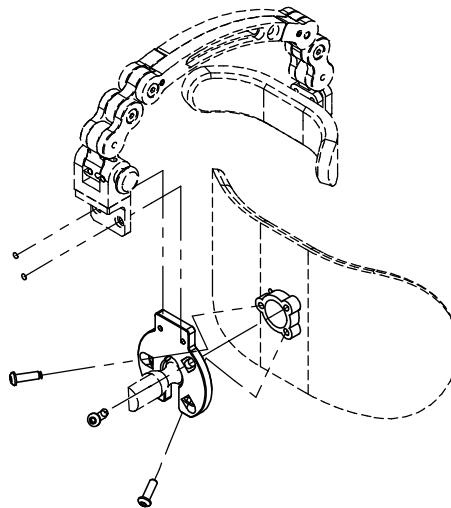

SRFSMBE

STA-RITE ADJUSTABLE FOREHEAD STABILIZER

**APPROXIMATE
RETRACTED
LENGTH
(inches [mm])**

**APPROXIMATE
EXTENDED
LENGTH
(inches [mm])**

**FOR MORE LENGTH USE
SRL EXTENSIONS
(SEE PAGE 2).
MULTIPLE EXTENSIONS
MAY BE USED AS REQUIRED**

STA-RITE ADJUSTABLE FOREHEAD STABILIZER

TYPICAL SET UP OF HEAD PAD ADAPTER KITS

SRFSMB FOR 1" BALL / 3 SCREW MOUNTING

SRFSMBS FOR 3/4" BALL / 4 SCREW MOUNTING

SRFSMBW FOR WHITMYER 3/4" BALL

SRFSMBP FOR PERMOBIL LINK HARDWARE

SRFSMBC4 FOR COMFORT COMPANY 1" BALL

STA-RITE ADJUSTABLE FOREHEAD STABILIZER

APPLICATION	STABILIZER	MOUNTING ADAPTER
MOST STEALTH AND COMPLEX REHAB HEAD PADS WITH 1" BALL / 3 SCREW MOUNTING	SRAFS	SRFSMB
	SRAFSH	
	SRAFSH &TFDGP	
MOST STEALTH HEAD PADS WITH 17mm BALL / 4 SCREW MOUNT	SRAFS	SRFSMBS
	SRAFSH	
	SRAFSH &TFDGP	
MOST WHITMYER HEAD PADS WITH 3/4" BALL	SRAFS	SRFSMBW
	SRAFSH	
	SRAFSH &TFDGP	
COMFORT COMPANY (PERMOBIL) BODILINK HEADREST	SRAFS	SRFSMBC4
	SRAFSH	
	SRAFSH &TFDGP	
PERMOBIL HEADREST WITH LINK HARDWARE	SRAFS	SRFSMBP
	SRAFSH	
	SRAFSH &TFDGP	
STA-RITE HEADREST WITH 1" BALL RECEIVER	SRAFS	NOT REQUIRED
	SRAFSH	
	SRAFSH &TFDGP	
STA-RITE HEADREST FOR PERMOBIL CORPUS HARDWARE	SRAFS	NOT REQUIRED
	SRAFSH	
	SRAFSH &TFDGP	