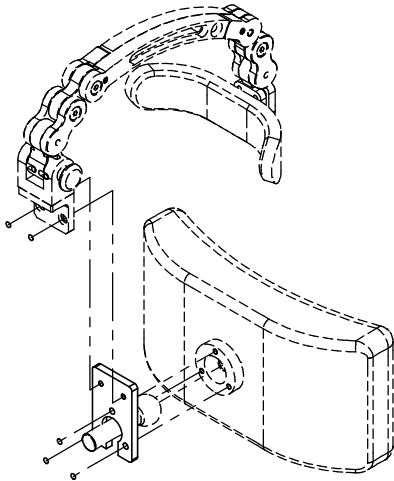

SRFSMBW

COMFORT COMPANY
1" BALL HEADREST

SRFSMBC4

PERMOBIL HEADREST
w/LINK HARDWARE

SRFSMBP

R82 ADAPTER KIT

SRFSMBR

ETAC ADAPTER KIT

SRFSMBE

STA-RITE ADJUSTABLE FOREHEAD STABILIZER

**APPROXIMATE
RETRACTED
LENGTH
(inches [mm])**

**APPROXIMATE
EXTENDED
LENGTH
(inches [mm])**

**FOR MORE LENGTH USE
SRL EXTENSIONS
(SEE PAGE 2).
MULTIPLE EXTENSIONS
MAY BE USED AS REQUIRED**

STA-RITE ADJUSTABLE FOREHEAD STABILIZER

TYPICAL SET UP OF HEAD PAD ADAPTER KITS

SRFSMB FOR 1" BALL / 3 SCREW MOUNTING

SRFSMBS FOR 3/4" BALL / 4 SCREW MOUNTING

SRFSMBW FOR WHITMYER 3/4" BALL

SRFSMBP FOR PERMOBIL LINK HARDWARE