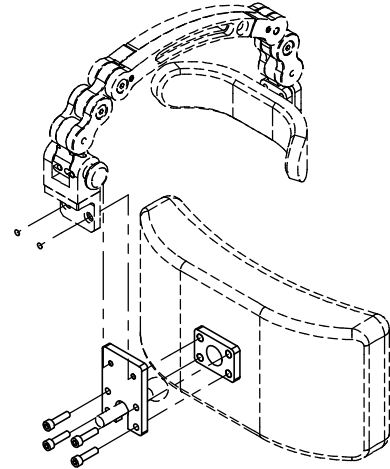

SRFSMBE

STA-RITE ADJUSTABLE FOREHEAD STABILIZER

**APPROXIMATE
RETRACTED
LENGTH
(inches [mm])**

**APPROXIMATE
EXTENDED
LENGTH
(inches [mm])**

**FOR MORE LENGTH USE
SRL EXTENSIONS
(SEE PAGE 2).
MULTIPLE EXTENSIONS
MAY BE USED AS REQUIRED**

STA-RITE ADJUSTABLE FOREHEAD STABILIZER

TYPICAL SET UP OF HEAD PAD ADAPTER KITS

SRFSMB FOR 1" BALL / 3 SCREW MOUNTING

SRFSMBS FOR 3/4" BALL / 4 SCREW MOUNTING

SRFSMBW FOR WHITMYER 3/4" BALL

SRFSMBP FOR PERMOBIL LINK HARDWARE