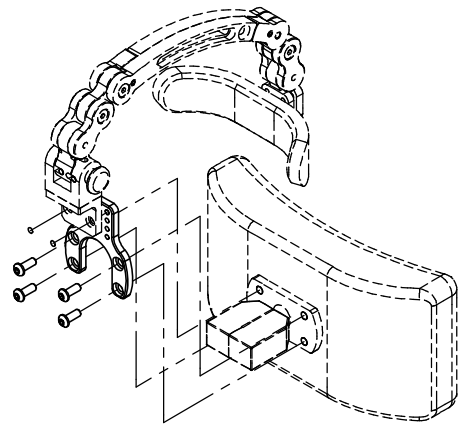

SRFSMBE

STA-RITE ADJUSTABLE FOREHEAD STABILIZER

**APPROXIMATE
RETRACTED
LENGTH
(inches [mm])**

**APPROXIMATE
EXTENDED
LENGTH
(inches [mm])**

**FOR MORE LENGTH USE
SRL EXTENSIONS
(SEE PAGE 2).
MULTIPLE EXTENSIONS
MAY BE USED AS REQUIRED**

STA-RITE ADJUSTABLE FOREHEAD STABILIZER

TYPICAL SET UP OF HEAD PAD ADAPTER KITS

SRFSMB FOR 1" BALL / 3 SCREW MOUNTING

SRFSMBS FOR 3/4" BALL / 4 SCREW MOUNTING

SRFSMBW FOR WHITMYER 3/4" BALL

SRFSMBP FOR PERMOBIL LINK HARDWARE

SRFSMBC4 FOR COMFORT COMPANY 1" BALL

STA-RITE ADJUSTABLE FOREHEAD STABILIZER

APPLICATION	STABILIZER	MOUNTING ADAPTER
MOST STEALTH AND COMPLEX REHAB HEAD PADS WITH 1" BALL / 3 SCREW MOUNTING	SRAFS	SRFSMB
	SRAFSH	
	SRAFSH &TFDGP	
MOST STEALTH HEAD PADS WITH 17mm BALL / 4 SCREW MOUNT	SRAFS	SRFSMBS
	SRAFSH	
	SRAFSH &TFDGP	
MOST WHITMYER HEAD PADS WITH 3/4" BALL	SRAFS	SRFSMBW
	SRAFSH	
	SRAFSH &TFDGP	
COMFORT COMPANY (PERMOBIL) BODILINK HEADREST	SRAFS	SRFSMBC4
	SRAFSH	
	SRAFSH &TFDGP	
PERMOBIL HEADREST WITH LINK HARDWARE	SRAFS	SRFSMBP
	SRAFSH	
	SRAFSH &TFDGP	
STA-RITE HEADREST WITH 1" BALL RECEIVER	SRAFS	NOT REQUIRED
	SRAFSH	
	SRAFSH &TFDGP	
STA-RITE HEADREST FOR PERMOBIL CORPUS HARDWARE	SRAFS	NOT REQUIRED
	SRAFSH	
	SRAFSH &TFDGP	